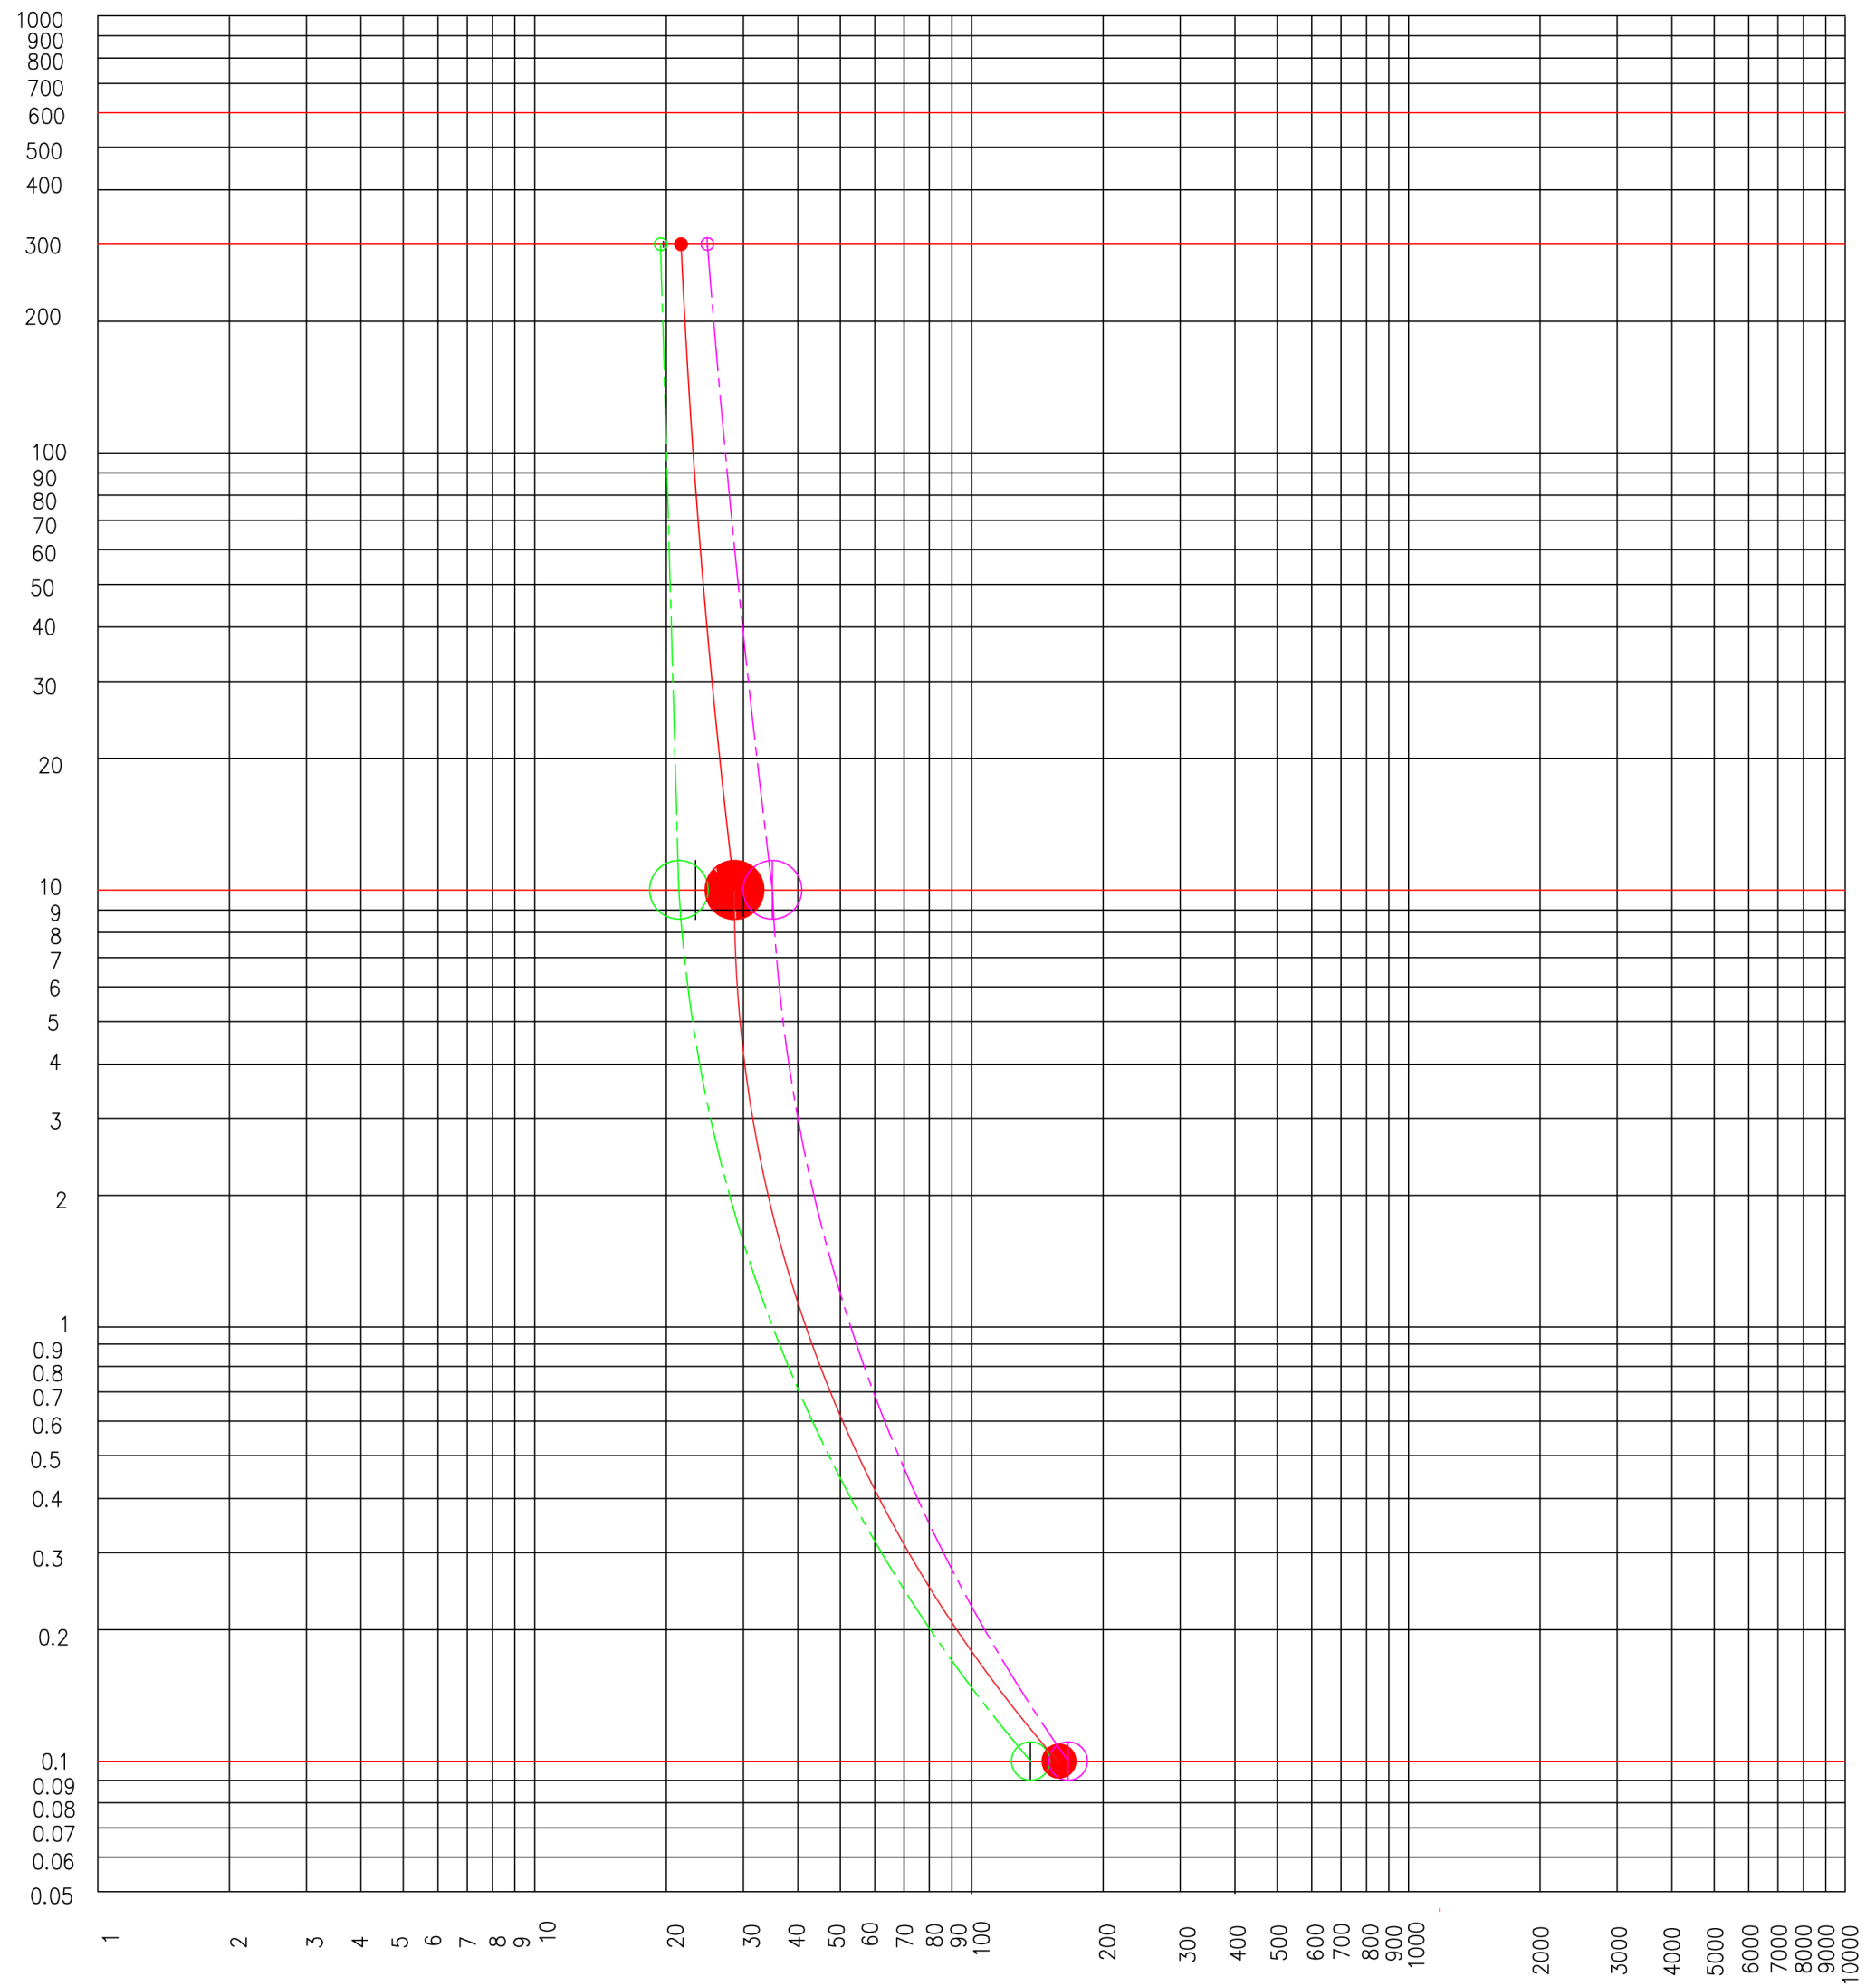

### K TYPE 10A MELTING CURVES

CURRENT RMS (A)